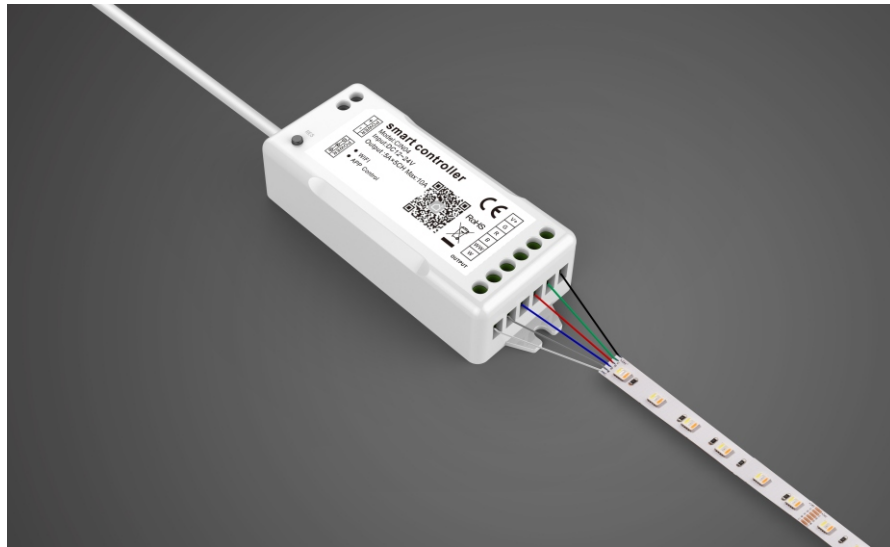

CL-CIN04

Smart controller

Product feature

- » **WIFI APP control, RGB three-color changed and brightness adjustment, change CCT and music control function; timing function; gradual change function; circadian rhythm; camera color; APP control ;**
- » **The connection gateway can control the distance without restrictions;**
- » **It can be controlled by WIFI APP group, no limited the member, remote control as well.**
- » **It can be controlled for each group;**

CL-CIN08-Parameters

Item.NO	Colour	Input Voltage	Power	Current:	Connection	Working temperature	Dimension (mm)
CL-CIN04-01	RGBWW	12~24Vdc	Max. 240W	2A*5CH Max.4A	WIFI	-20°C~45°C	85.5×39×21.3
CL-CIN04-02	RGBW	12~24Vdc	Max. 240W	2A*4CH Max.4A	WIFI	-20°C~45°C	85.5×39×21.3
CL-CIN04-03	RGB	12~24Vdc	Max. 240W	2A*3CH Max.4A	WIFI	-20°C~45°C	85.5×39×21.3
CL-CIN04-04	W-WW	12~24Vdc	Max. 240W	2A*2CH Max.4A	WIFI	-20°C~45°C	85.5×39×21.3
CL-CIN04-05	W	12~24Vdc	Max. 240W	2A*1CH Max.4A	WIFI	-20°C~45°C	85.5×39×21.3