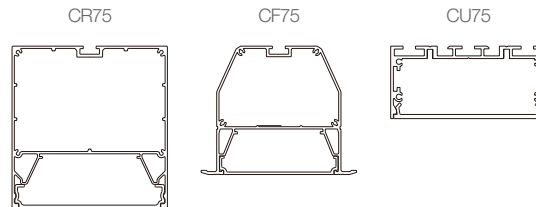

VARIOUS COMBINATIONS

C75 series LED linear lights compatible with the state of the art control technology to light up a healthier environment for home, office, and commercial area like clothes store, museum, gallery and shopping mall etc.