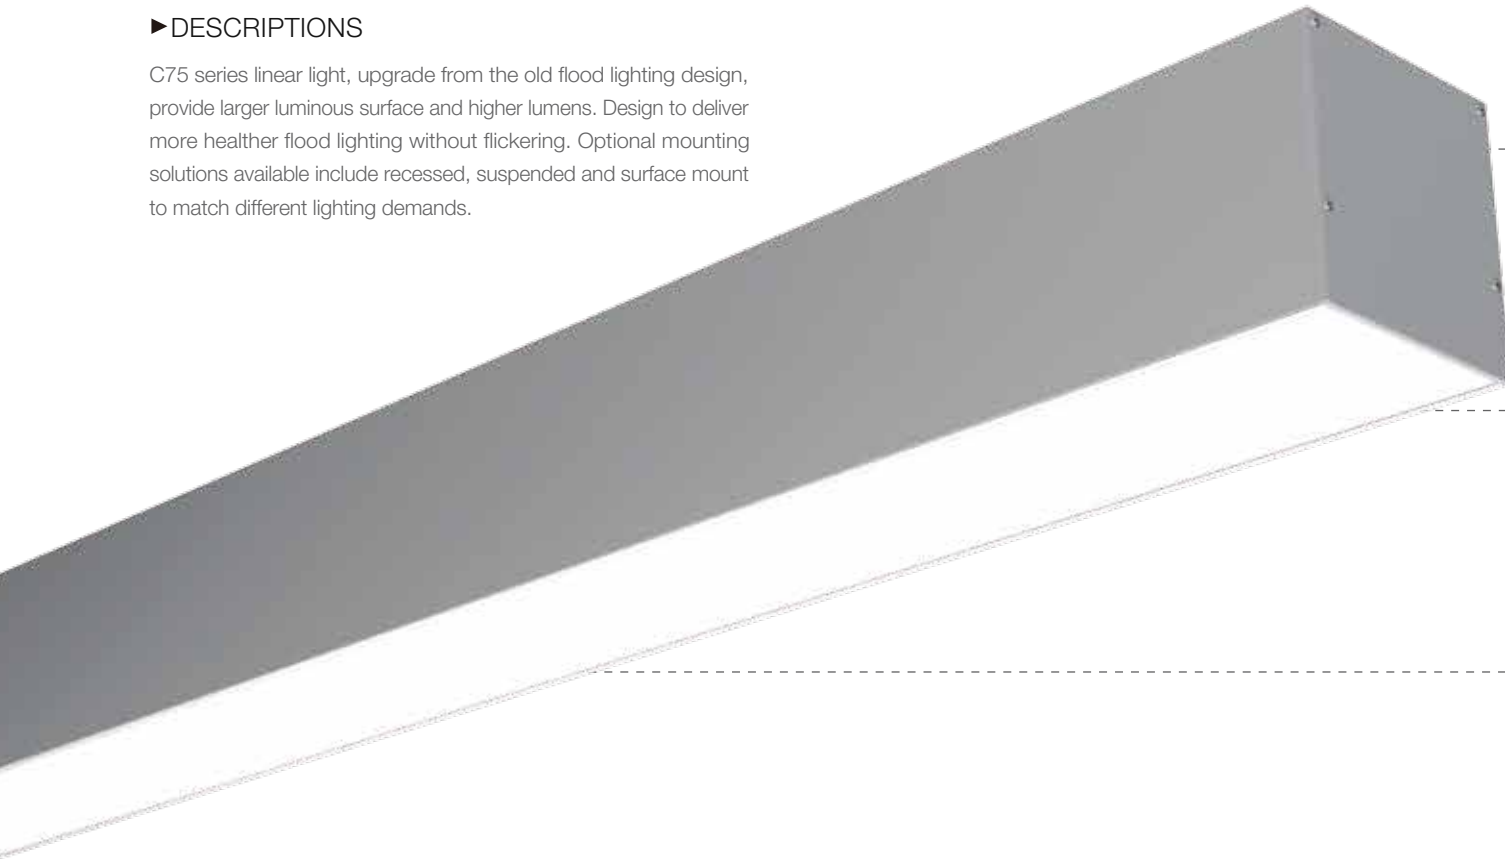

## ► DESCRIPTIONS

C75 series linear light, upgrade from the old flood lighting design, provide larger luminous surface and higher lumens. Design to deliver more healthier flood lighting without flickering. Optional mounting solutions available include recessed, suspended and surface mount to match different lighting demands.