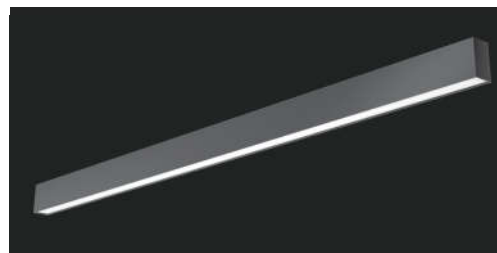

C40 SERIES

CL LIGHTING

► DESCRIPTIONS

C40 series, upgrade from the traditional flood lighting, minimalist design, can freely combination, beam angle of optical lens optional, do whatever you want. design to spot lighting, eliminate glaring, the $u_{gr} < 19$, outstanding combination of light, suit for places with high requirement of lighting

OSRAM

Reputable brand, rigorous design, top level quality management, provide safe and reliable core products to us

PC COVER

Adopt top quality material import from germany and japan, no hazardous substance, special optical design to make light more nature and no glare

ALUMINUM

Light body adopt aviation grade aluminum, light and durable, environment-friendly, fastness, surface covered with membranae, avoid scratch, oxidation resistance, no deformation

SMD2835 LED

The led light source have passed Im80 test, long lasting lifespan, consistence color and brightness, patent light recipe, can better restore the color of the object