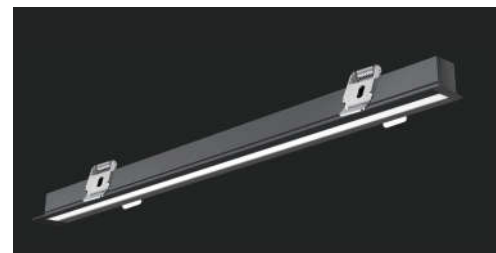

C40 SERIES

CL LIGHTING

► DESCRIPTIONS

C40 series, upgrade from the traditional flood lighting, minimalist design, can freely combination, beam angle of optical lens optional, do whatever you want. design to spot lighting, eliminate glaring, the $u_{gr} < 19$, outstanding combination of light, suit for places with high requirement of lighting

OSRAM

Reputable brand, rigorous design, top level quality management, provide safe and reliable core products to us

PC COVER

Adopt top quality material import from germany and japan, no hazardous substance, special optical design to make light more nature and no glare

ALUMINUM

Light body adopt aviation grade aluminum, light and durable, environment-friendly, fastness, surface covered with membranae, avoid scratch, oxidation resistance, no deformation

SMD2835 LED

The led light source have passed Im80 test, long lasting lifespan, consistence color and brightness, patent light recipe, can better restore the color of the object